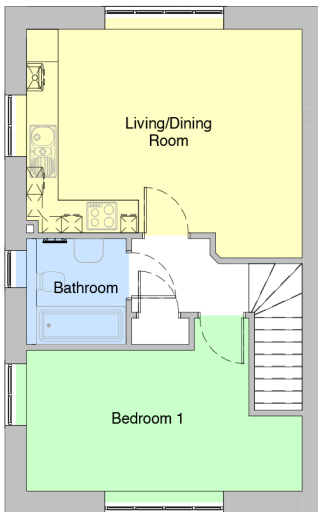

PLOT 2 | 1 BEDROOM APARTMENT

GIA 45M² (482FT²)

First Floor

Living/Dining Room

5.2m (17' - 11/2") x 3.7m (12' - 2 1/2")

Master Bedroom

5.2m (17' - 11/2") x 2.6m (8' - 6")